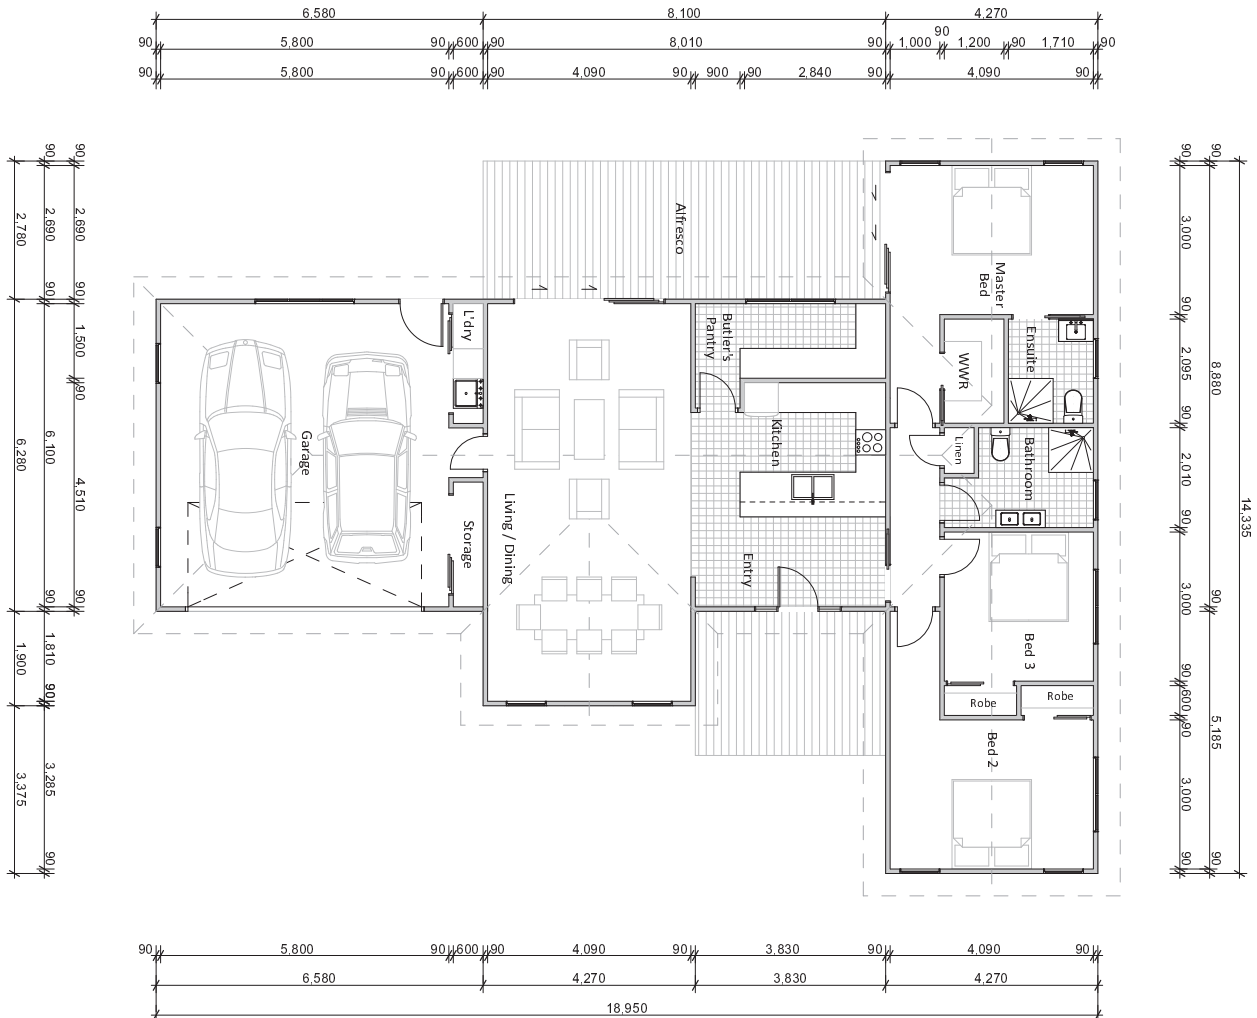

You will be able to live in style whilst still enjoying all the benefits of cost effective housing.

PUKAKI

Mono pitched roof

Overall dimensions:

Length:	18.95m
Width:	14.34m
Floor area:	162sqm

Features:

- 3 bedrooms
- 1 ensuite
- 1 bath
- 2 car garaging

Rear Elevation

Key features:

- Three spacious bedrooms
- Master bedroom with ensuite and walk in wardrobe
- Open plan living and kitchen
- Butlers pantry
- Deck off living area
- Laundry
- Built in storage
- 2 car garaging