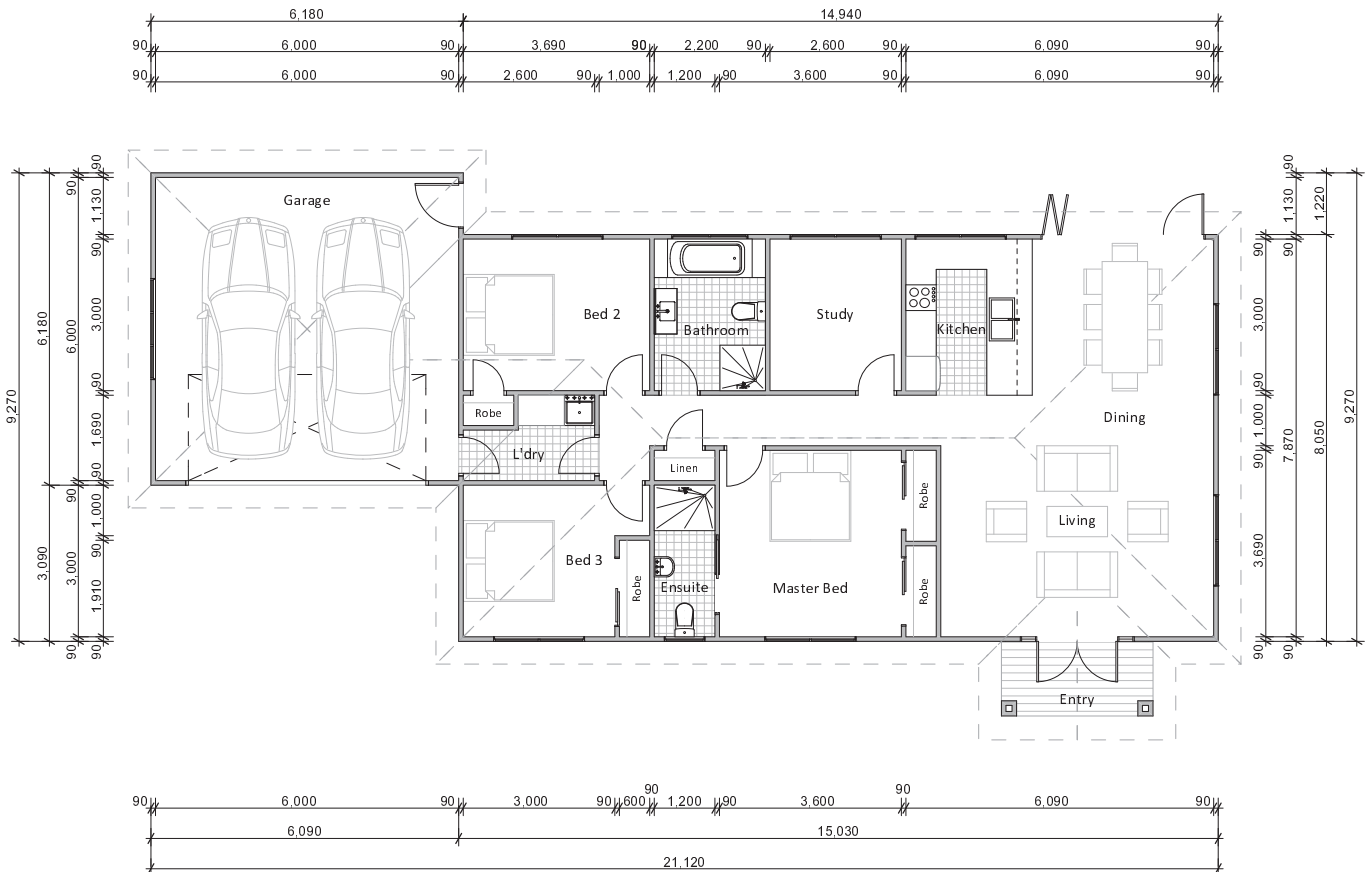

You will be able to live in style whilst still enjoying all the benefits of cost effective housing.

TAHAROA

Mono pitched roof

Overall dimensions:

Length: 21.12m
Width: 9.27m
Floor area: 159sqm

Features:

3 bedrooms
1 study
1 ensuite
1 bath
2 car garaging

0800 002 317
www.modulenz.co.nz

MODULENZ
BUILDING BLOCKS OF THE FUTURE

Elevations

TARAWERA Pitched roof

Front Elevation

Rear Elevation

TAHAROA Mono pitched roof

Front Elevation

Rear Elevation

Key features:

- Three spacious bedrooms
- Master bedroom with ensuite and individual wardrobes
- Open plan living and kitchen
- Separate study
- Covered entrance
- Laundry
- Built in storage
- 2 car garaging