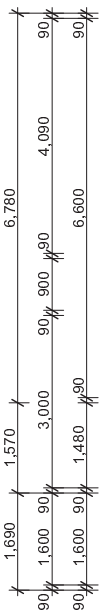

You will be able to live in style whilst still enjoying all the benefits of cost effective housing.

TAUPO

Mono pitched roof

Overall dimensions:

Length: 16.62m
Width: 10.04m
Floor area: 142sqm

Features:

3 bedrooms
1 bath
1 ensuite
1 car garaging

0800 002 317
www.modulenz.co.nz

MODULENZ
BUILDING BLOCKS OF THE FUTURE

Elevations

KARAPIRO Pitched roof

Front Elevation

Rear Elevation

TAUPO Mono pitched roof

Front Elevation

Rear Elevation

Key features:

- Three spacious bedrooms
- Master bedroom with ensuite and walk in wardrobe
- Open plan living and kitchen
- Laundry
- Built in storage
- 1 car garaging

0800 002 317
www.modulenz.co.nz