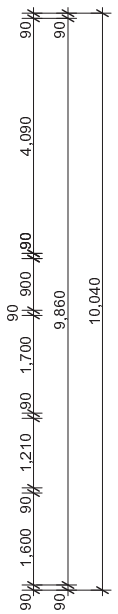

You will be able to live in style whilst still enjoying all the benefits of cost effective housing.

TAUPO

Mono pitched roof

Overall dimensions:

Length: 16.62m
Width: 10.04m
Floor area: 142sqm

Features:

3 bedrooms
1 bath
1 ensuite
1 car garaging

0800 002 317
www.modulenz.co.nz

MODULENZ
BUILDING BLOCKS OF THE FUTURE

Elevations

KARAPIRO Pitched roof

Front Elevation

Rear Elevation

TAUPO Mono pitched roof

Front Elevation

Rear Elevation

Key features:

- Three spacious bedrooms
- Master bedroom with ensuite and walk in wardrobe
- Open plan living and kitchen
- Laundry
- Built in storage
- 1 car garaging

0800 002 317
www.modulenz.co.nz