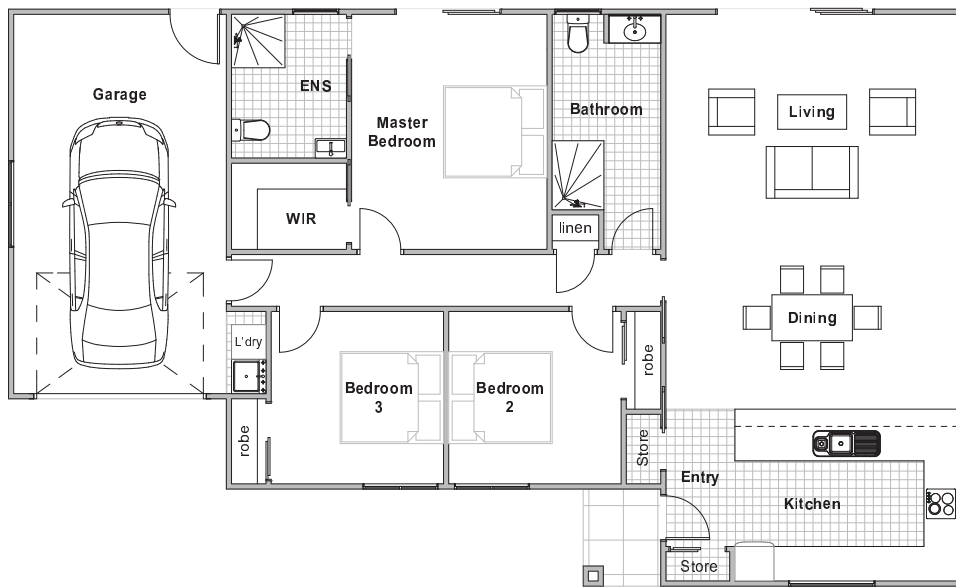

You will be able to live in style whilst still enjoying all the benefits of cost effective housing.

TAUPO

Mono pitched roof

Overall dimensions:

Length: 16.62m
Width: 10.04m
Floor area: 142sqm

Features:

3 bedrooms
1 bath
1 ensuite
1 car garaging

0800 002 317
www.modulenz.co.nz

MODULENZ
BUILDING BLOCKS OF THE FUTURE

Elevations

KARAPIRO Pitched roof

Front Elevation

Rear Elevation

TAUPO Mono pitched roof

Front Elevation

Rear Elevation

Key features:

- Three spacious bedrooms
- Master bedroom with ensuite and walk in wardrobe
- Open plan living and kitchen
- Laundry
- Built in storage
- 1 car garaging

0800 002 317
www.modulenz.co.nz