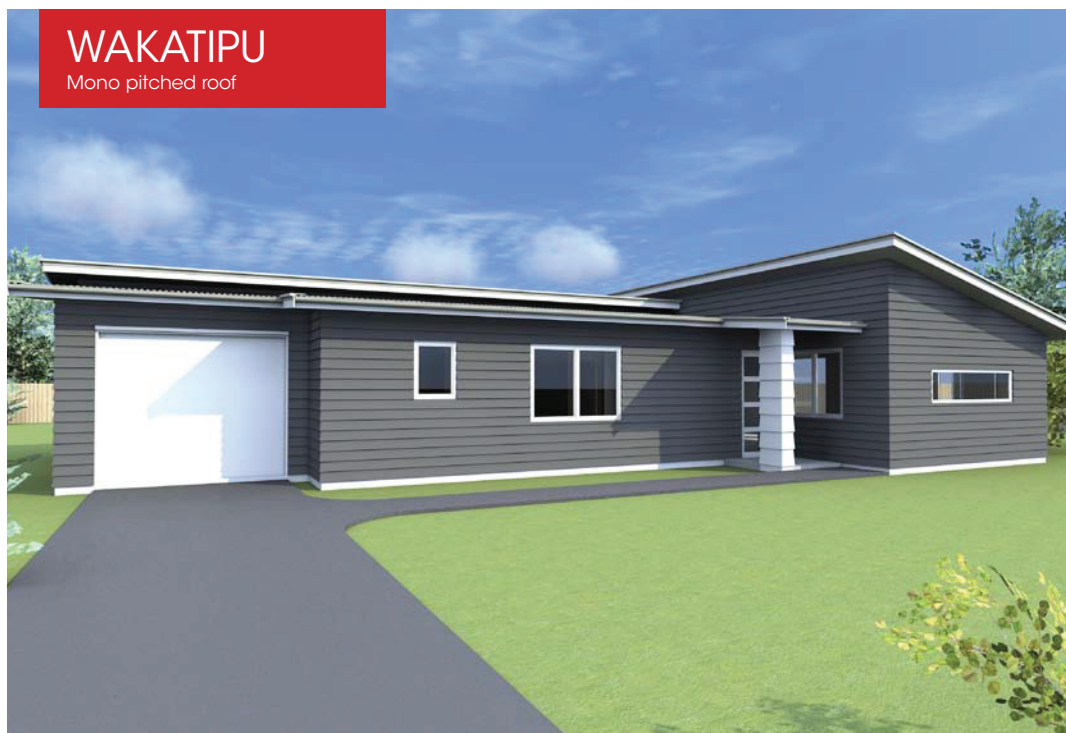

Lifestyle Series

OHAU

Pitched roof

Our Lifestyle Series range of homes will provide you with smart, functional and easy day to day living.

All homes in the range feature good size living spaces and ensuites in the master bedrooms.

You will be able to live in style whilst still enjoying all the benefits of cost effective housing.

WAKATIPU

Mono pitched roof

Overall dimensions:

Length: 16.93m
Width: 10.75m
Floor area: 140sqm

Features:

3 bedrooms
1 ensuite
1 bath
1 car garaging

0800 002 317
www.modulenz.co.nz

MODULENZ
BUILDING BLOCKS OF THE FUTURE

Elevations

OHAU Pitched roof

Front Elevation

Rear Elevation

WAKATIPU Mono pitched roof

Front Elevation

Rear Elevation

Key features:

- Three spacious bedrooms
- Master bedroom with ensuite and walk in wardrobe
- Open plan living and kitchen
- Deck off living area with covered verandah
- Laundry
- Built in storage
- 1 car garage