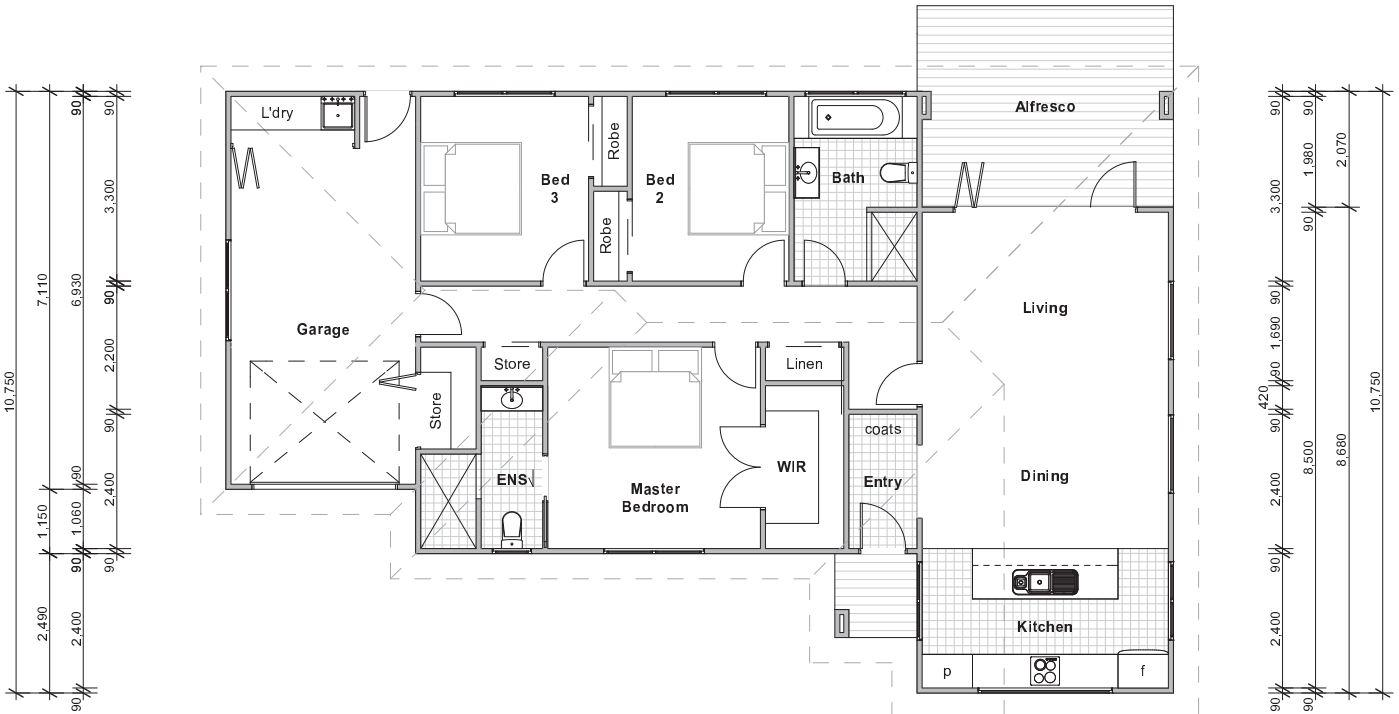

You will be able to live in style whilst still enjoying all the benefits of cost effective housing.

WAKATIPU

Mono pitched roof

Overall dimensions:

Length: 16.93m
Width: 10.75m
Floor area: 140sqm

Features:

3 bedrooms
1 ensuite
1 bath
1 car garaging

0800 002 317
www.modulenz.co.nz

MODULENZ
BUILDING BLOCKS OF THE FUTURE

Elevations

OHAU Pitched roof

Front Elevation

Rear Elevation

WAKATIPU Mono pitched roof

Front Elevation

Rear Elevation

Key features:

- Three spacious bedrooms
- Master bedroom with ensuite and walk in wardrobe
- Open plan living and kitchen
- Deck off living area with covered verandah
- Laundry
- Built in storage
- 1 car garage