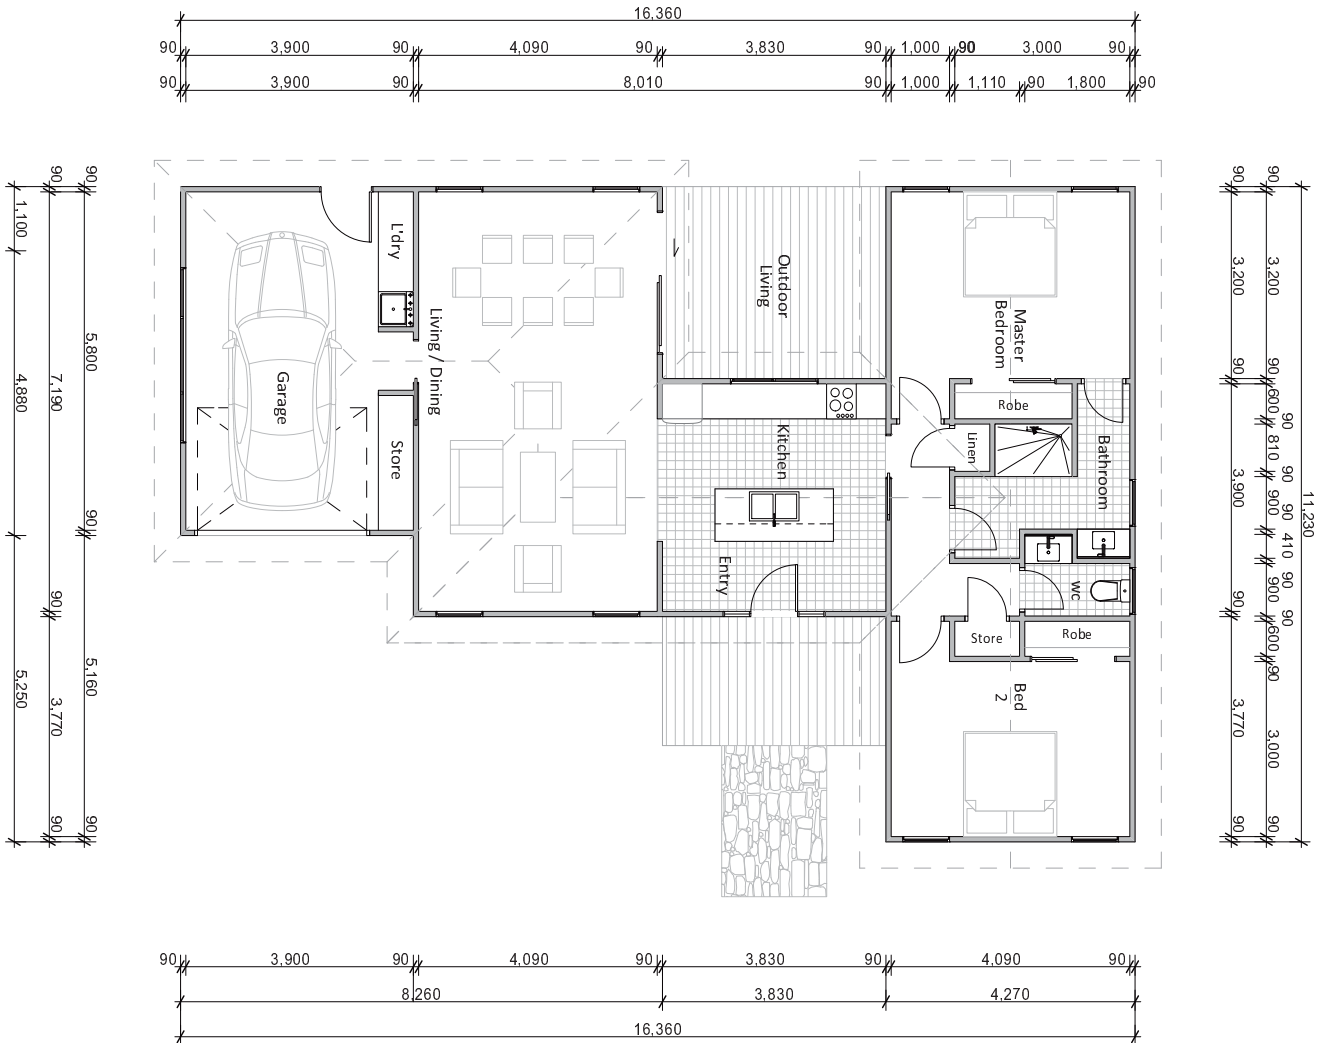

Elevations

TEKAPO Pitched roof

HAWEA Mono pitched roof

Key features:

- Two spacious bedrooms
- Master bedroom with ensuite
- Open plan living
- Spacious kitchen
- Deck off living area
- Laundry
- Built in storage
- 1 car garaging

0800 002 317
www.modulenz.co.nz

MODULENZ
BUILDING BLOCKS OF THE FUTURE