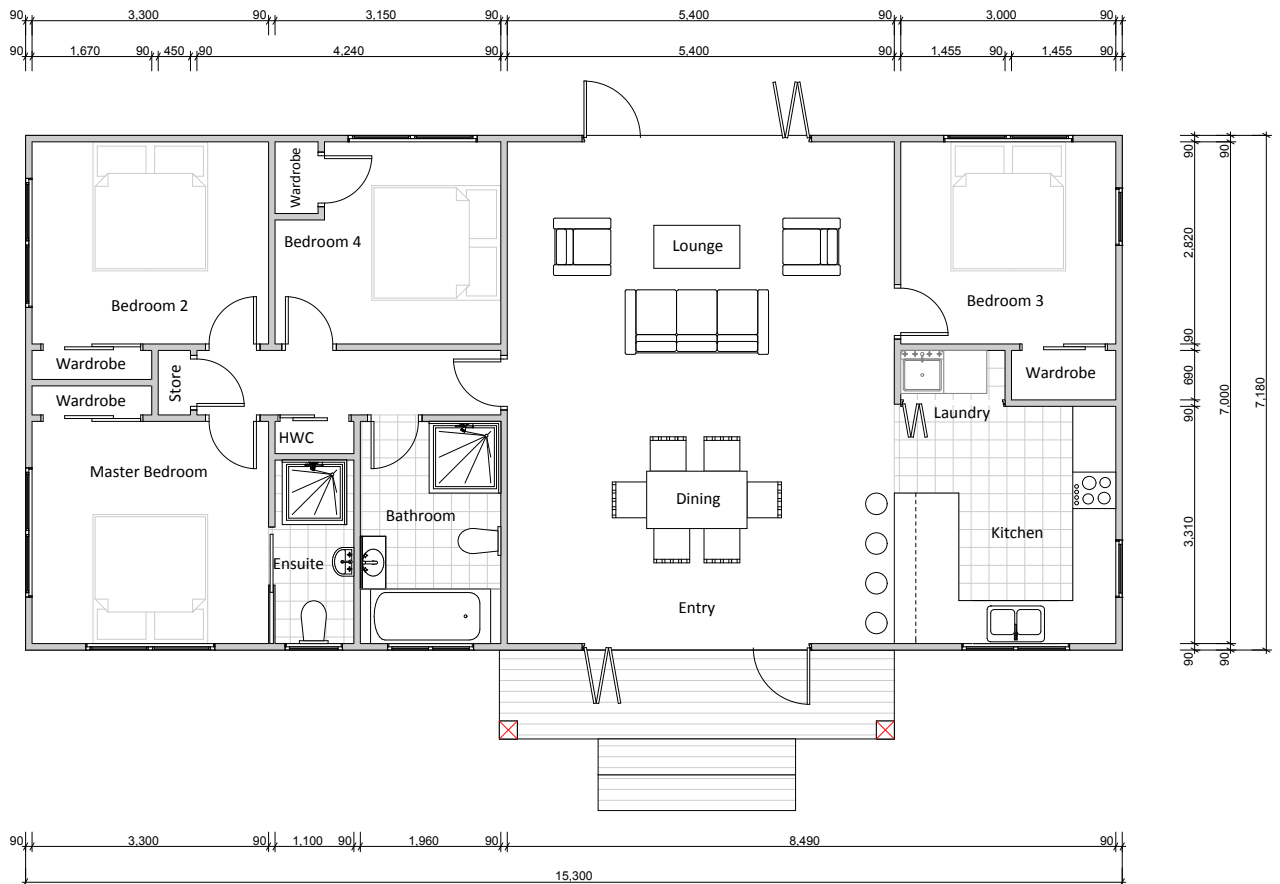

MAKORORI

Mono pitched roof

Overall dimensions:

Length: 15.3m
Width: 7.18m
Floor area: 110sqm

Features:

4 bedrooms
1 bath
1 ensuite

0800 002 317
www.modulenz.co.nz

MODULENZ
BUILDING BLOCKS OF THE FUTURE

Elevations

WAIMATA Pitched roof

Key features:

- Four bedrooms
- Master with ensuite
- Open plan living and kitchen
- Deck off living area

MAKORORI Mono pitched roof

0800 002 317
www.modulenz.co.nz

MODULENZ
BUILDING BLOCKS OF THE FUTURE